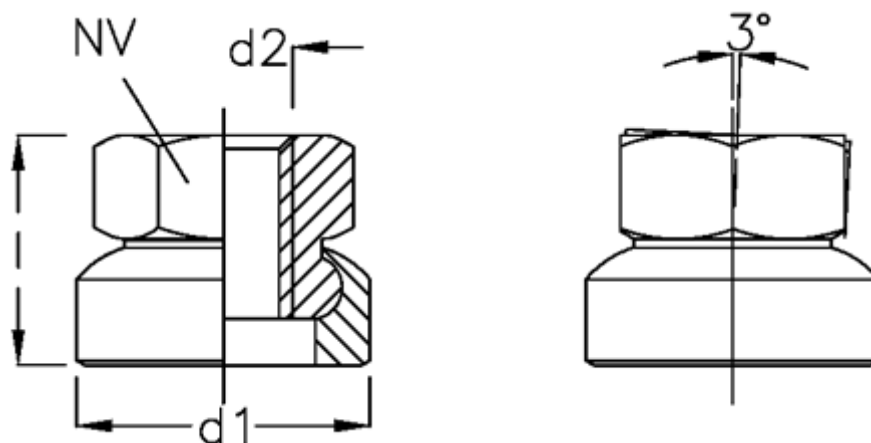

Article number: 20216428

Description: Hexagon nut with levelling base
GN 347-24-M12

Measures

d1	= 24
d2	= M12
Length l	= 21.5
NV	= 18